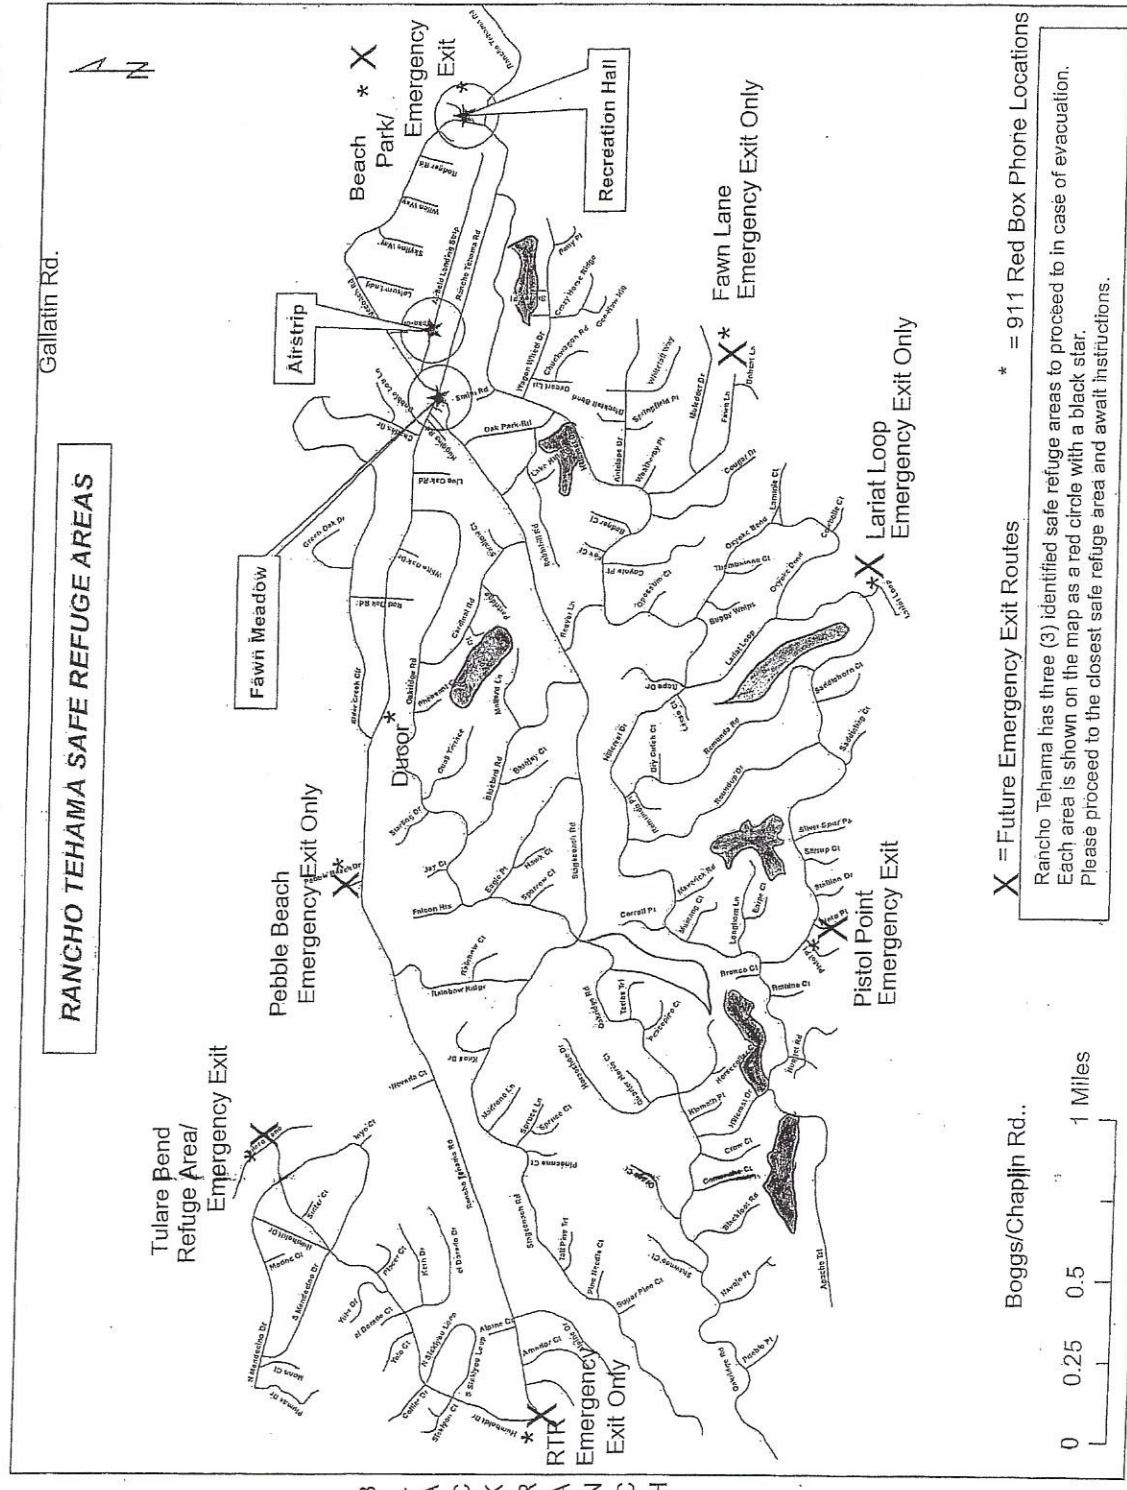

RANCHO TEHAMA SAFE REFUGE AREAS

Gallatin Rd.

M A S A M I R A N C H H

B L A C K R A N C H H

X = Future Emergency Exit Routes * = 911 Red Box Phone Locations

Rancho Tehama has three (3) identified safe refuge areas to proceed to in case of evacuation. Each area is shown on the map as a red circle with a black star. Please proceed to the closest safe refuge area and await instructions.

Boggs/Chaplin Rd..